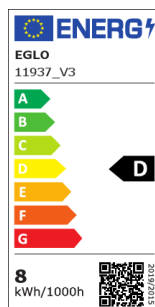

# 11937 LM\_LED\_E27 - V1

COMMISSION DELEGATED REGULATION (EU) 2019/2015  
with regard to energy labelling of light sources

EGLO Leuchten GmbH, Heiligkreuz 22, 6136 Pill, AT

## Opće informacije

Trade mark	EGLO
Materijal broj	11937
Tip	Žarulje
Boja svjetla	WHITE
Tip žarulje (1)	E27-LED-A60
EAN kod	9002759119379

## Tehnički podaci

Equivalent power (W)	75
Nominalni životni vijek (u h)	25.000
item-number LED-board (1)	11937
Lighting Technology	LED
Directional Light source	No
Lamp cap (Socket)	E27
Mains light source	Yes
Connected light source	No
Colour-tunable light source	No
High luminance light source	No
Dimmable (bulb, board, stripe,...)	No
Energy consumption (kWh/1000h)	8
Rated useful lumen	1055
Beam angle (°) - at measurement	360
Color temperature (K)	4000
Nominal wattage (W)	7,8
Chromaticity coordinates x (1)	0,38
Chromaticity coordinates y (1)	0,38
Color rendering index (CRI)	90
Lamp survival factor @3000h	> = 90 %
Lumen maintenance factor @3000h % in decimal number	0,96
Displacement factor DF (PF)	0,5
Flicker Metric / Pst LM	0,1
Stroboscopic Effect Metric / SVM	0,1