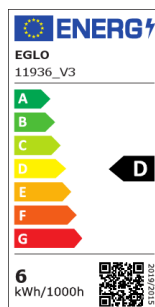

11936 LM_LED_E27 - V2

COMMISSION DELEGATED REGULATION (EU) 2019/2015
with regard to energy labelling of light sources

EGLO Leuchten GmbH, Heiligkreuz 22, 6136 Pill, AT

Opće informacije

Trade mark	EGLO
Materijal broj	11936
Tip	Žarulje
Boja svjetla	WHITE
Tip žarulje (1)	E27-LED-A60
EAN kod	9002759119362

Dimenzije

Promjer proizvoda (u mm/in)	60
Dužina proizvoda (u mm/in)	107

Tehnički podaci

Equivalent power (W)	60
Nominalni životni vijek (u h)	25.000
item-number LED-board (1)	11936
Lighting Technology	LED
Directional Light source	No
Lamp cap (Socket)	E27
Mains light source	Yes
Connected light source	No
Colour-tunable light source	No
High luminance light source	No
Dimmable (bulb, board, stripe,...)	No
Energy consumption (kWh/1000h)	6
Rated useful lumen	806
Beam angle (°) - at measurement	360
Color temperature (K)	4000
Nominal wattage (W)	5,9
Chromaticity coordinates x (1)	0,38
Chromaticity coordinates y (1)	0,38
Color rendering index (CRI)	90
Lamp survival factor @3000h	> = 90 %
Lumen maintenance factor @3000h % in decimal number	0,96
Displacement factor DF (PF)	0,5
Flicker Metric / Pst LM	0,1
Stroboscopic Effect Metric / SVM	0,1