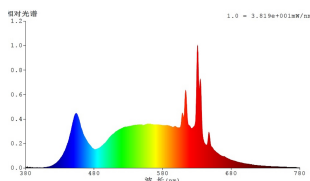

Tehnički podaci

Equivalent power (W)	60
Nominalni životni vijek (u h)	25000
item-number LED-board (1)	11936
Lighting Technology	LED
Directional Light source	No
Lamp cap (Socket)	E27
Mains light source	Yes
Connected light source	No
Colour-tunable light source	No
High luminance light source	No
Dimmable (bulb, board, stripe,...)	No
Energy consumption (kWh/1000h)	9
Rated useful lumen	806
Color temperature (K)	4000
Nominal wattage (W)	9
Standby power (P sb, W)	0
Chromaticity coordinates x (1)	0,3762
Chromaticity coordinates y (1)	0,3753
Color rendering index (CRI)	95
R9	77
Lamp survival factor @3000h	> = 90 %
Lumen maintenance factor @3000h % in decimal number	0,96
Displacement factor DF (PF)	0,50
Flicker Metric / Pst LM	1
Stroboscopic Effect Metric / SVM	0,4

Podaci o prekidaču

Prebacivanje ciklusa 100.000

Zadržane su tehničke promjene

2/2