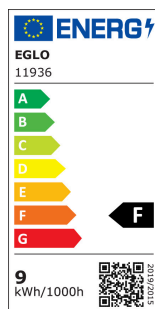

11936 LM_LED_E27 - V1

COMMISSION DELEGATED REGULATION (EU) 2019/2015
with regard to energy labelling of light sources

EGLO Leuchten GmbH, Heiligkreuz 22, 6136 Pill, AT

Opće informacije

Trade mark	EGLO
Materijal broj	11936
Tip	Žarulje
Boja svjetla	WHITE
Tip žarulje (1)	E27-LED-A60
EAN kod	9002759119362
Klasa energetske efikasnosti	F

Dimenzije

Promjer proizvoda (u mm)	60
Dužina proizvoda (u mm)	114

Tehnički podaci

Equivalent power (W)	60
Nominalni životni vijek (u h)	25000
item-number LED-board (1)	11936
Lighting Technology	LED
Directional Light source	No
Lamp cap (Socket)	E27
Mains light source	Yes
Connected light source	No
Colour-tunable light source	No
High luminance light source	No
Dimmable (bulb, board, stripe,...)	No
Energy consumption (kWh/1000h)	9
Rated useful lumen	806
Color temperature (K)	4000
Nominal wattage (W)	9
Standby power (P sb, W)	0
Chromaticity coordinates x (1)	0,3762
Chromaticity coordinates y (1)	0,3753
Color rendering index (CRI)	95
R9	77
Lamp survival factor @3000h	> = 90 %
Lumen maintenance factor @3000h % in decimal number	0,96
Displacement factor DF (PF)	0,50
Flicker Metric / Pst LM	1
Stroboscopic Effect Metric / SVM	0,4