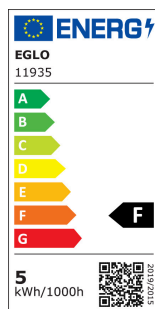

11935 LM_LED_E27 - V1

COMMISSION DELEGATED REGULATION (EU) 2019/2015
with regard to energy labelling of light sources

EGLO Leuchten GmbH, Heiligkreuz 22, 6136 Pill, AT

Opće informacije

Trade mark	EGLO
Materijal broj	11935
Tip	Žarulje
Boja svjetla	WHITE
Tip žarulje (1)	E27-LED-A60
EAN kod	9002759119355
Klasa energetske efikasnosti	F

Dimenzije

Promjer proizvoda (u mm)	60
Dužina proizvoda (u mm)	105

Tehnički podaci

Equivalent power (W)	40
item-number LED-board (1)	11935
Lighting Technology	LED
Directional Light source	No
Lamp cap (Socket)	E27
Mains light source	Yes
Connected light source	No
Colour-tunable light source	No
High luminance light source	No
Dimmable (bulb, board, stripe,...)	No
Energy consumption (kWh/1000h)	5
Rated useful lumen	470
Color temperature (K)	4000
Nominal wattage (W)	5
Standby power (P sb, W)	0
Chromaticity coordinates x (1)	0,381
Chromaticity coordinates y (1)	0,3773
Color rendering index (CRI)	93
R9	66
Lamp survival factor @3000h	> = 90 %
Lumen maintenance factor @3000h % in decimal number	0,96
Displacement factor DF (PF)	0,50
Flicker Metric / Pst LM	1
Stroboscopic Effect Metric / SVM	0,4