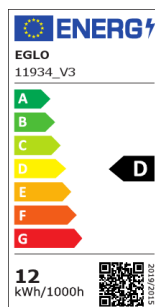

11934 LM_LED_E27 - V1

COMMISSION DELEGATED REGULATION (EU) 2019/2015
with regard to energy labelling of light sources

EGLO Leuchten GmbH, Heiligkreuz 22, 6136 Pill, AT

Opće informacije

Trade mark	EGLO
Materijal broj	11934
Tip	Žarulje
Boja svjetla	WARM WHITE
Tip žarulje (1)	E27-LED-A60
EAN kod	9002759119348

Dimenzije

Promjer proizvoda (u mm/in)	60
Dužina proizvoda (u mm/in)	110

Tehnički podaci

Equivalent power (W)	100
item-number LED-board (1)	11934
Lighting Technology	LED
Directional Light source	No
Lamp cap (Socket)	E27
Mains light source	Yes
Connected light source	No
Colour-tunable light source	No
High luminance light source	No
Dimmable (bulb, board, stripe,...)	No
Energy consumption (kWh/1000h)	12
Rated useful lumen	1521
Beam angle (°) - at measurement	360
Color temperature (K)	3000
Nominal wattage (W)	11,2
Chromaticity coordinates x (1)	0,44
Chromaticity coordinates y (1)	0,403
Color rendering index (CRI)	90
Lamp survival factor @3000h	> = 90 %
Lumen maintenance factor @3000h % in decimal number	0,96
Displacement factor DF (PF)	0,7
Flicker Metric / Pst LM	0,1
Stroboscopic Effect Metric / SVM	0,1