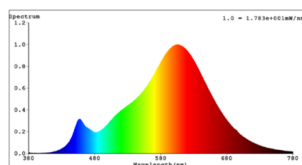

Zadržane su tehničke promjene

2/2