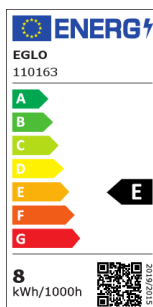

110163 LM_LED_R7S - V1

COMMISSION DELEGATED REGULATION (EU) 2019/2015
with regard to energy labelling of light sources

EGLO Leuchten GmbH, Heiligkreuz 22, 6136 Pill, AT

Opće informacije

Trade mark	EGLO
Materijal broj	110163
Tip	Žarulje
Boja svjetla	WARM WHITE
Tip žarulje (1)	R7S-LED-78MM
EAN kod	9008606228867

Dimenzije

Promjer proizvoda (u mm/in)	29
Dužina proizvoda (u mm/in)	78

Tehnički podaci

Equivalent power (W)	68
item-number LED-board (1)	110163
Lighting Technology	LED
Directional Light source	No
Lamp cap (Socket)	R7S
Mains light source	Yes
Connected light source	No
Colour-tunable light source	No
High luminance light source	No
Dimmable (bulb, board, stripe,...)	Yes
Energy consumption (kWh/1000h)	8
Rated useful lumen	950
Color temperature (K)	2700
Nominal wattage (W)	8
Chromaticity coordinates x (1)	0,4609
Chromaticity coordinates y (1)	0,4205
Color rendering index (CRI)	81
R9	3
Lamp survival factor @3000h	> = 90 %
Lumen maintenance factor @3000h % in decimal number	0,93
Displacement factor DF (PF)	0,95
Flicker Metric / Pst LM	0,1
Stroboscopic Effect Metric / SVM	0,2