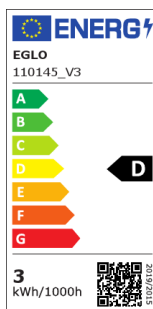

110145 LM_LED_GU10 - V3

COMMISSION DELEGATED REGULATION (EU) 2019/2015
with regard to energy labelling of light sources

EGLO Leuchten GmbH, Heiligkreuz 22, 6136 Pill, AT

Opće informacije

Trade mark	EGLO
Materijal broj	110145
Tip	Žarulje
Boja svjetla	WHITE
Tip žarulje (1)	GU10-LED
EAN kod	9008606228706

Dimenzije

Promjer proizvoda (u mm/in)	50
Dužina proizvoda (u mm/in)	54

Tehnički podaci

Equivalent power (W)	35
item-number LED-board (1)	110145
Lighting Technology	LED
Directional Light source	No
Lamp cap (Socket)	GU10
Mains light source	Yes
Connected light source	No
Colour-tunable light source	No
High luminance light source	No
Dimmable (bulb, board, stripe,...)	No
Energy consumption (kWh/1000h)	3
Rated useful lumen	400
Beam angle (°) - at measurement	360
Color temperature (K)	4000
Nominal wattage (W)	2,9
Chromaticity coordinates x (1)	0,38
Chromaticity coordinates y (1)	0,38
Color rendering index (CRI)	80
Lamp survival factor @3000h	> = 90 %
Lumen maintenance factor @3000h % in decimal number	0,96
Flicker Metric / Pst LM	0,1
Stroboscopic Effect Metric / SVM	0,1