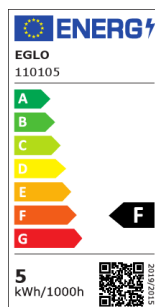

110105 LM_LED_E27 - V1

COMMISSION DELEGATED REGULATION (EU) 2019/2015
with regard to energy labelling of light sources

EGLO Leuchten GmbH, Heiligkreuz 22, 6136 Pill, AT

Opće informacije

Trade mark	EGLO
Materijal broj	110105
Tip	Žarulje
Boja svjetla	WARM WHITE
Tip žarulje (1)	E27-LED-R140
EAN kod	9008606228348

Dimenzije

Promjer proizvoda (u mm/in)	140
Dužina proizvoda (u mm/in)	190

Tehnički podaci

Equivalent power (W)	40
item-number LED-board (1)	110105
Lighting Technology	LED
Directional Light source	No
Lamp cap (Socket)	E27
Mains light source	Yes
Connected light source	No
Colour-tunable light source	No
High luminance light source	No
Dimmable (bulb, board, stripe,...)	Yes
Energy consumption (kWh/1000h)	5
Rated useful lumen	470
Beam angle (°) - at measurement	360
Color temperature (K)	2700
Nominal wattage (W)	4,5
Chromaticity coordinates x (1)	0,463
Chromaticity coordinates y (1)	0,42
Color rendering index (CRI)	80
Lamp survival factor @3000h	> = 90 %
Lumen maintenance factor @3000h % in decimal number	0,96
Flicker Metric / Pst LM	0,2
Stroboscopic Effect Metric / SVM	0,1