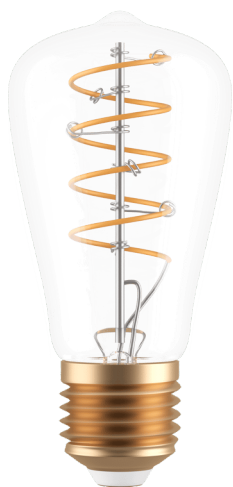

110074 LM_LED_E27 - V1

COMMISSION DELEGATED REGULATION (EU) 2019/2015
with regard to energy labelling of light sources

EGLO Leuchten GmbH, Heiligkreuz 22, 6136 Pill, AT

Opće informacije

Trade mark	EGLO
Materijal broj	110074
Tip	Žarulje
Boja svjetla	WARM WHITE
Tip žarulje (1)	E27-LED-ST64
EAN kod	9008606228065

Dimenzije

Promjer proizvoda (u mm/in)	64
Dužina proizvoda (u mm/in)	143

Tehnički podaci

Equivalent power (W)	35
item-number LED-board (1)	110074
Lighting Technology	LED
Directional Light source	No
Lamp cap (Socket)	E27
Mains light source	Yes
Connected light source	No
Colour-tunable light source	No
High luminance light source	No
Dimmable (bulb, board, stripe,...)	No
Energy consumption (kWh/1000h)	5
Rated useful lumen	400
Beam angle (°) - at measurement	360
Color temperature (K)	2700
Nominal wattage (W)	4,5
Chromaticity coordinates x (1)	0,463
Chromaticity coordinates y (1)	0,42
Color rendering index (CRI)	80
Lamp survival factor @3000h	> = 90 %
Lumen maintenance factor @3000h % in decimal number	0,96
Flicker Metric / Pst LM	0,1
Stroboscopic Effect Metric / SVM	0,1