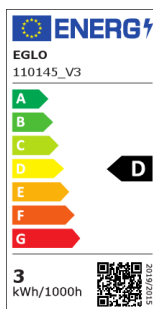

110145 LM_LED_GU10 - V2

COMMISSION DELEGATED REGULATION (EU) 2019/2015
with regard to energy labelling of light sources

EGLO Leuchten GmbH, Heiligkreuz 22, 6136 Pill, AT

Основна информация

Trade mark	EGLO
Артикулен номер	110145
Тип	Източник на светлина
Светлинен цвят общо	WHITE
Тип източник на светлина (1)	GU10-LED
EAN/UPC код	9008606228706

110145

LM_LED_GU10 - V2

Техническа информация

Equivalent power (W)	35
item-number LED-board (1)	110145
Lighting Technology	LED
Directional Light source	No
Lamp cap (Socket)	GU10
Mains light source	Yes
Connected light source	No
Colour-tunable light source	No
High luminance light source	No
Dimmable (bulb, board, stripe,...)	No
Energy consumption (kWh/1000h)	3
Rated useful lumen	400
Beam angle (°) - at measurement	360
Color temperature (K)	4000
Nominal wattage (W)	2,9
Chromaticity coordinates x (1)	0,38
Chromaticity coordinates y (1)	0,38
Color rendering index (CRI)	80
Lamp survival factor @3000h	> = 90 %
Lumen maintenance factor @3000h % in decimal number	0,96
Flicker Metric / Pst LM	0,1
Stroboscopic Effect Metric / SVM	0,1