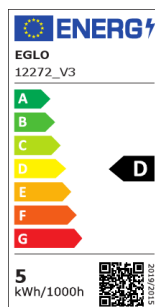

12272 LM_LED_E27 - V2

COMMISSION DELEGATED REGULATION (EU) 2019/2015
with regard to energy labelling of light sources

EGLO Leuchten GmbH, Heiligkreuz 22, 6136 Pill, AT

General Information

Trade mark	EGLO
Materijal broj	12272
Tip	Žarulje
Boja svjetla	WARM WHITE
Tip žarulje (1)	E27-LED-R63
EAN kod	9002759122720

Dimensions

Promjer proizvoda (u mm/in)	63
Dužina proizvoda (u mm/in)	101

Technical Information

Equivalent power (W)	48
item-number LED-board (1)	12272
Lighting Technology	LED
Directional Light source	No
Lamp cap (Socket)	E27
Mains light source	Yes
Connected light source	No
Colour-tunable light source	No
High luminance light source	No
Dimmable (bulb, board, stripe,...)	No
Energy consumption (kWh/1000h)	5
Rated useful lumen	600
Beam angle (°) - at measurement	360
Color temperature (K)	3000
Nominal wattage (W)	4,4
Chromaticity coordinates x (1)	0,44
Chromaticity coordinates y (1)	0,403
Color rendering index (CRI)	90
Lamp survival factor @3000h	> = 90 %
Lumen maintenance factor @3000h % in decimal number	0,96
Flicker Metric / Pst LM	0,2
Stroboscopic Effect Metric / SVM	0,4