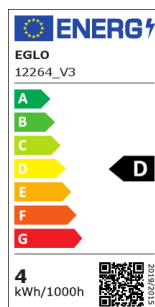

12264 LM_LED_E14 - V2

COMMISSION DELEGATED REGULATION (EU) 2019/2015
with regard to energy labelling of light sources

EGLO Leuchten GmbH, Heiligkreuz 22, 6136 Pill, AT

General Information

Trade mark	EGLO
Materijal broj	12264
Tip	Žarulje
Boja svjetla	WHITE
Tip žarulje (1)	E14-LED-C37
EAN kod	9002759122645

Dimensions

Promjer proizvoda (u mm/in)	37
Dužina proizvoda (u mm/in)	100

Technical Information

Equivalent power (W)	40
item-number LED-board (1)	12264
Lighting Technology	LED
Directional Light source	No
Lamp cap (Socket)	E14
Mains light source	Yes
Connected light source	No
Colour-tunable light source	No
High luminance light source	No
Dimmable (bulb, board, stripe,...)	No
Energy consumption (kWh/1000h)	4
Rated useful lumen	470
Beam angle (°) - at measurement	360
Color temperature (K)	4000
Nominal wattage (W)	3,4
Chromaticity coordinates x (1)	0,38
Chromaticity coordinates y (1)	0,38
Color rendering index (CRI)	90
Lamp survival factor @3000h	> = 90 %
Lumen maintenance factor @3000h % in decimal number	0,96
Flicker Metric / Pst LM	0,2
Stroboscopic Effect Metric / SVM	0,4