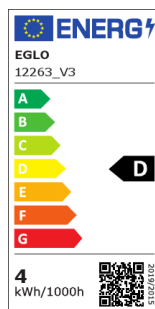

12263 LM_LED_E14 - V2

COMMISSION DELEGATED REGULATION (EU) 2019/2015
with regard to energy labelling of light sources

EGLO Leuchten GmbH, Heiligkreuz 22, 6136 Pill, AT

General Information

Trade mark	EGLO
Materijal broj	12263
Tip	Žarulje
Boja svjetla	WARM WHITE
Tip žarulje (1)	E14-LED-C37
EAN kod	9002759122638

Dimensions

Promjer proizvoda (u mm/in)	37
Dužina proizvoda (u mm/in)	100

Technical Information

Equivalent power (W)	40
item-number LED-board (1)	12263
Lighting Technology	LED
Directional Light source	No
Lamp cap (Socket)	E14
Mains light source	Yes
Connected light source	No
Colour-tunable light source	No
High luminance light source	No
Dimmable (bulb, board, stripe,...)	No
Energy consumption (kWh/1000h)	4
Rated useful lumen	470
Beam angle (°) - at measurement	360
Color temperature (K)	3000
Nominal wattage (W)	3,4
Chromaticity coordinates x (1)	0,44
Chromaticity coordinates y (1)	0,403
Color rendering index (CRI)	90
Lamp survival factor @3000h	> = 90 %
Lumen maintenance factor @3000h % in decimal number	0,96
Flicker Metric / Pst LM	0,2
Stroboscopic Effect Metric / SVM	0,4