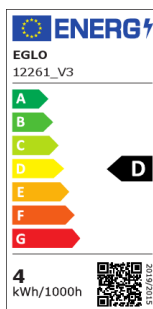

12261 LM_LED_E14 - V2

COMMISSION DELEGATED REGULATION (EU) 2019/2015
with regard to energy labelling of light sources

EGLO Leuchten GmbH, Heiligkreuz 22, 6136 Pill, AT

General Information

Trade mark	EGLO
Materijal broj	12261
Tip	Žarulje
Boja svjetla	WARM WHITE
Tip žarulje (1)	E14-LED-P45
EAN kod	9002759122614

Dimensions

Promjer proizvoda (u mm/in)	45
Dužina proizvoda (u mm/in)	79

Technical Information

Equivalent power (W)	40
item-number LED-board (1)	12261
Lighting Technology	LED
Directional Light source	No
Lamp cap (Socket)	E14
Mains light source	Yes
Connected light source	No
Colour-tunable light source	No
High luminance light source	No
Dimmable (bulb, board, stripe,...)	No
Energy consumption (kWh/1000h)	4
Rated useful lumen	470
Beam angle (°) - at measurement	360
Color temperature (K)	3000
Nominal wattage (W)	3,4
Chromaticity coordinates x (1)	0,44
Chromaticity coordinates y (1)	0,44
Color rendering index (CRI)	90
Lamp survival factor @3000h	> = 90 %
Lumen maintenance factor @3000h % in decimal number	0,96
Flicker Metric / Pst LM	0,2
Stroboscopic Effect Metric / SVM	0,4