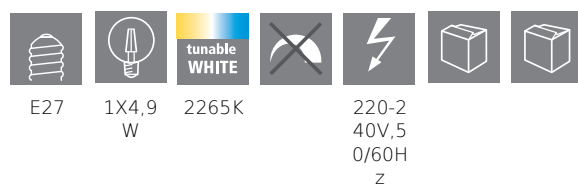

Technical Information

Equivalent power (W)	33
Nazivna snaga lampe (preciznost 0,1W)	4,9
item-number LED-board (1)	12245
Lighting Technology	LED
Directional Light source	No
Lamp cap (Socket)	E27
Mains light source	Yes
Connected light source	Yes
Colour-tunable light source	Yes
High luminance light source	No
Dimmable (bulb, board, stripe,...)	No
Energy consumption (kWh/1000h)	5
Rated useful lumen	360
Beam angle (°) - at measurement	360
Color temperature (K)	2200-6500
Nominal wattage (W)	4,9
Standby power (P sb, W)	0,5
Chromaticity coordinates x (1)	0,5044
Chromaticity coordinates y (1)	0,4173
Color rendering index (CRI)	80
Lamp survival factor @3000h	> = 90 %
Lumen maintenance factor @3000h % in decimal number	0,93

Switch information

Funkcija

upravljanje preko APP + daljinskog uprav
CCT