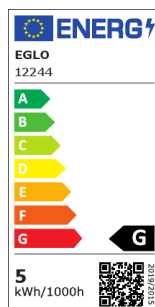

12244 LM_LED_E27 - V2

COMMISSION DELEGATED REGULATION (EU) 2019/2015
with regard to energy labelling of light sources

EGLO Leuchten GmbH, Heiligkreuz 22, 6136 Pill, AT

General Information

Trade mark	EGLO
Materijal broj	12244
Tip	Žarulje
Boja svjetla	TUNEABLE WHITE
Tip žarulje (1)	E27-LED-G95
EAN kod	9002759122447

Dimensions

Promjer proizvoda (u mm/in)	95
Dužina proizvoda (u mm/in)	140

Technical Information

Equivalent power (W)	33
Nazivna snaga lampe (preciznost 0,1W)	4,9
item-number LED-board (1)	12244
Lighting Technology	LED
Directional Light source	No
Lamp cap (Socket)	E27
Mains light source	Yes
Connected light source	Yes
Colour-tunable light source	Yes
High luminance light source	No
Dimmable (bulb, board, stripe,...)	No
Energy consumption (kWh/1000h)	5
Rated useful lumen	360
Beam angle (°) - at measurement	360
Color temperature (K)	2200-6500
Nominal wattage (W)	4,9
Standby power (P sb, W)	0,5
Chromaticity coordinates x (1)	0,5044
Chromaticity coordinates y (1)	0,4173
Color rendering index (CRI)	80
Lamp survival factor @3000h	> = 90 %
Lumen maintenance factor @3000h % in decimal number	0,93
Flicker Metric / Pst LM	0,1
Stroboscopic Effect Metric / SVM	0,1

Switch information

Funkcija

upravljanje preko APP + daljinskog uprav
CCT

E27

1x4,9
W

2265K

220-2
40V,5
0/60H
z

12244 LM_LED_E27 - V2