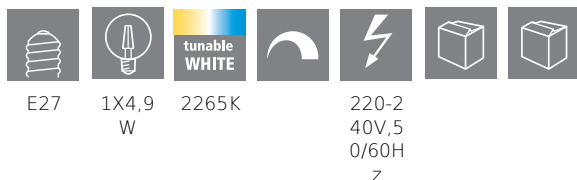

Technical Information

Equivalent power (W)	33
Nazivna snaga lampe (preciznost 0,1W)	4,9
item-number LED-board (1)	12243
Lighting Technology	LED
Directional Light source	No
Lamp cap (Socket)	E27
Mains light source	Yes
Connected light source	Yes
Colour-tunable light source	Yes
High luminance light source	No
Dimmable (bulb, board, stripe,...)	Yes
Energy consumption (kWh/1000h)	5
Rated useful lumen	360
Beam angle (°) - at measurement	360
Color temperature (K)	2200-6500
Nominal wattage (W)	4,9
Standby power (P sb, W)	0,5
Chromaticity coordinates x (1)	0,5044
Chromaticity coordinates y (1)	0,4173
Color rendering index (CRI)	80
Lamp survival factor @3000h	> = 90 %
Lumen maintenance factor @3000h % in decimal number	0,93
Flicker Metric / Pst LM	0,1
Stroboscopic Effect Metric / SVM	0,1

Switch information

Funkcija	upravljanje preko APP + daljinskog uprav CCT