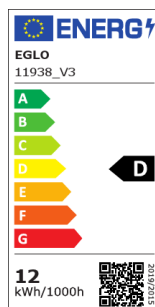

11938 LM_LED_E27 - V1

COMMISSION DELEGATED REGULATION (EU) 2019/2015
with regard to energy labelling of light sources

EGLO Leuchten GmbH, Heiligkreuz 22, 6136 Pill, AT

General Information

Trade mark	EGLO
Materijal broj	11938
Tip	Žarulje
Boja svjetla	WHITE
Tip žarulje (1)	E27-LED-A60
EAN kod	9002759119386

Dimensions

Promjer proizvoda (u mm/in)	60
Dužina proizvoda (u mm/in)	110

Technical Information

Equivalent power (W)	100
item-number LED-board (1)	11938
Lighting Technology	LED
Directional Light source	No
Lamp cap (Socket)	E27
Mains light source	Yes
Connected light source	No
Colour-tunable light source	No
High luminance light source	No
Dimmable (bulb, board, stripe,...)	No
Energy consumption (kWh/1000h)	11
Rated useful lumen	1521
Beam angle (°) - at measurement	360
Color temperature (K)	4000
Nominal wattage (W)	11,2
Chromaticity coordinates x (1)	0,38
Chromaticity coordinates y (1)	0,38
Color rendering index (CRI)	90
Lamp survival factor @3000h	> = 90 %
Lumen maintenance factor @3000h % in decimal number	0,96
Displacement factor DF (PF)	0,7
Flicker Metric / Pst LM	0,1
Stroboscopic Effect Metric / SVM	0,1