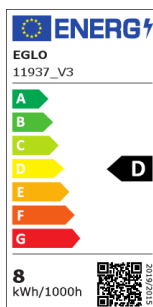

11937 LM_LED_E27 - V1

COMMISSION DELEGATED REGULATION (EU) 2019/2015
with regard to energy labelling of light sources

EGLO Leuchten GmbH, Heiligkreuz 22, 6136 Pill, AT

General Information

Trade mark	EGLO
Materijal broj	11937
Tip	Žarulje
Boja svjetla	WHITE
Tip žarulje (1)	E27-LED-A60
EAN kod	9002759119379

Dimensions

Promjer proizvoda (u mm/in)	60
Dužina proizvoda (u mm/in)	107

Technical Information

Equivalent power (W)	75
Nominalni životni vijek (u h)	25000
item-number LED-board (1)	11937
Lighting Technology	LED
Directional Light source	No
Lamp cap (Socket)	E27
Mains light source	Yes
Connected light source	No
Colour-tunable light source	No
High luminance light source	No
Dimmable (bulb, board, stripe,...)	No
Energy consumption (kWh/1000h)	8
Rated useful lumen	1055
Beam angle (°) - at measurement	360
Color temperature (K)	4000
Nominal wattage (W)	7,8
Chromaticity coordinates x (1)	0,38
Chromaticity coordinates y (1)	0,38
Color rendering index (CRI)	90
Lamp survival factor @3000h	> = 90 %
Lumen maintenance factor @3000h % in decimal number	0,96
Displacement factor DF (PF)	0,5
Flicker Metric / Pst LM	0,1
Stroboscopic Effect Metric / SVM	0,1

									
E27	1x7,8 W	neutral WHITE 4000K	25000 h		220-2 40V,5 0/60H z	220-2 40V,5 0/60H z	90	8	CRI

11937 LM_LED_E27 - V1