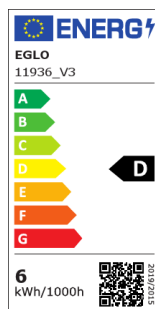

# 11936 LM\_LED\_E27 - V2

COMMISSION DELEGATED REGULATION (EU) 2019/2015  
with regard to energy labelling of light sources

EGLO Leuchten GmbH, Heiligkreuz 22, 6136 Pill, AT

## General Information

Trade mark	EGLO
Materijal broj	11936
Tip	Žarulje
Boja svjetla	WHITE
Tip žarulje (1)	E27-LED-A60
EAN kod	9002759119362

## Technical Information

Equivalent power (W)	60
Nominalni životni vijek (u h)	25000
item-number LED-board (1)	11936
Lighting Technology	LED
Directional Light source	No
Lamp cap (Socket)	E27
Mains light source	Yes
Connected light source	No
Colour-tunable light source	No
High luminance light source	No
Dimmable (bulb, board, stripe,...)	No
Energy consumption (kWh/1000h)	6
Rated useful lumen	806
Beam angle (°) - at measurement	360
Color temperature (K)	4000
Nominal wattage (W)	5,9
Chromaticity coordinates x (1)	0,38
Chromaticity coordinates y (1)	0,38
Color rendering index (CRI)	90
Lamp survival factor @3000h	> = 90 %
Lumen maintenance factor @3000h % in decimal number	0,96
Displacement factor DF (PF)	0,5
Flicker Metric / Pst LM	0,1
Stroboscopic Effect Metric / SVM	0,1