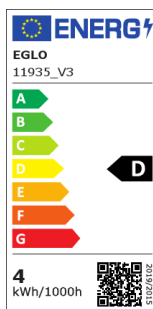

# 11935 LM\_LED\_E27 - V2

COMMISSION DELEGATED REGULATION (EU) 2019/2015  
with regard to energy labelling of light sources

EGLO Leuchten GmbH, Heiligkreuz 22, 6136 Pill, AT

## General Information

Trade mark	EGLO
Materijal broj	11935
Tip	Žarulje
Boja svjetla	WHITE
Tip žarulje (1)	E27-LED-A60
EAN kod	9002759119355

### Technical Information

Equivalent power (W)	40
item-number LED-board (1)	11935
Lighting Technology	LED
Directional Light source	No
Lamp cap (Socket)	E27
Mains light source	Yes
Connected light source	No
Colour-tunable light source	No
High luminance light source	No
Dimmable (bulb, board, stripe,...)	No
Energy consumption (kWh/1000h)	4
Rated useful lumen	470
Beam angle (°) - at measurement	360
Color temperature (K)	4000
Nominal wattage (W)	3,4
Chromaticity coordinates x (1)	0,38
Chromaticity coordinates y (1)	0,38
Color rendering index (CRI)	90
Lamp survival factor @3000h	> = 90 %
Lumen maintenance factor @3000h % in decimal number	0,96
Flicker Metric / Pst LM	0,2
Stroboscopic Effect Metric / SVM	0,4