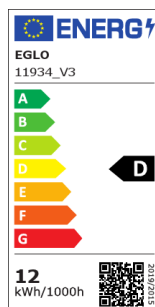

11934 LM_LED_E27 - V1

COMMISSION DELEGATED REGULATION (EU) 2019/2015
with regard to energy labelling of light sources

EGLO Leuchten GmbH, Heiligkreuz 22, 6136 Pill, AT

General Information

Trade mark	EGLO
Materijal broj	11934
Tip	Žarulje
Boja svjetla	WARM WHITE
Tip žarulje (1)	E27-LED-A60
EAN kod	9002759119348

Dimensions

Promjer proizvoda (u mm/in)	60
Dužina proizvoda (u mm/in)	110

Technical Information

Equivalent power (W)	100
item-number LED-board (1)	11934
Lighting Technology	LED
Directional Light source	No
Lamp cap (Socket)	E27
Mains light source	Yes
Connected light source	No
Colour-tunable light source	No
High luminance light source	No
Dimmable (bulb, board, stripe,...)	No
Energy consumption (kWh/1000h)	12
Rated useful lumen	1521
Beam angle (°) - at measurement	360
Color temperature (K)	3000
Nominal wattage (W)	11,2
Chromaticity coordinates x (1)	0,44
Chromaticity coordinates y (1)	0,403
Color rendering index (CRI)	90
Lamp survival factor @3000h	> = 90 %
Lumen maintenance factor @3000h % in decimal number	0,96
Displacement factor DF (PF)	0,7
Flicker Metric / Pst LM	0,1
Stroboscopic Effect Metric / SVM	0,1