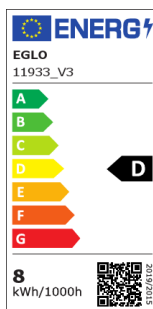

11933 LM_LED_E27 - V1

COMMISSION DELEGATED REGULATION (EU) 2019/2015
with regard to energy labelling of light sources

EGLO Leuchten GmbH, Heiligkreuz 22, 6136 Pill, AT

General Information

Trade mark	EGLO
Materijal broj	11933
Tip	Žarulje
Boja svjetla	WARM WHITE
Tip žarulje (1)	E27-LED-A60
EAN kod	9002759119331

Dimensions

Promjer proizvoda (u mm/in)	60
Dužina proizvoda (u mm/in)	107

Technical Information

Equivalent power (W)	75
item-number LED-board (1)	11933
Lighting Technology	LED
Directional Light source	No
Lamp cap (Socket)	E27
Mains light source	Yes
Connected light source	No
Colour-tunable light source	No
High luminance light source	No
Dimmable (bulb, board, stripe,...)	No
Energy consumption (kWh/1000h)	8
Rated useful lumen	1055
Beam angle (°) - at measurement	360
Color temperature (K)	3000
Nominal wattage (W)	7,8
Chromaticity coordinates x (1)	0,44
Chromaticity coordinates y (1)	0,403
Color rendering index (CRI)	90
Lamp survival factor @3000h	> = 90 %
Lumen maintenance factor @3000h % in decimal number	0,96
Displacement factor DF (PF)	0,5
Flicker Metric / Pst LM	0,1
Stroboscopic Effect Metric / SVM	0,1