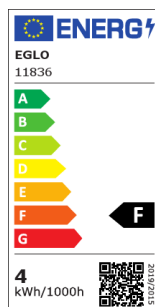

# 11836 LM\_LED\_E27 - V1

COMMISSION DELEGATED REGULATION (EU) 2019/2015  
with regard to energy labelling of light sources

EGLO Leuchten GmbH, Heiligkreuz 22, 6136 Pill, AT

## General Information

Materijal broj	11836
Tip	Žarulje
Boja svjetla	WARM WHITE
Tip žarulje (1)	E27-LED-B80
kW / 1000h	4
EAN kod	9002759118365

## Light Information

Tolerancija boje (LED, SDCM)	>6
------------------------------	----

## Technical Information

Faktor snage lampe	0.8
Nominalna struja (u mA)	21
Nominalni životni vijek (u h)	25000
Nazivna snaga lampe (preciznost 0,1W)	4
Nazivni životni vijek (u h)	25000
Directional Light source	No
Mains light source	No
Connected light source	No
Colour-tunable light source	No
High luminance light source	No
Dimmable (bulb, board, stripe,...)	No
Rated useful lumen	380