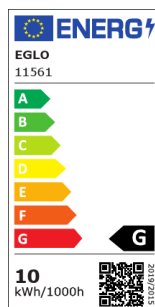

# 11561 LM\_LED\_E27 - V2

COMMISSION DELEGATED REGULATION (EU) 2019/2015  
with regard to energy labelling of light sources

EGLO Leuchten GmbH, Heiligkreuz 22, 6136 Pill, AT

## General Information

Materijal broj	11561
Tip	Žarulje
Boja svjetla	WARM WHITE
Tip žarulje (1)	E27-LED-A60
kW / 1000h	10
EAN kod	9002759115616

## Light Information

Tolerancija boje (LED, SDCM)	<6
------------------------------	----