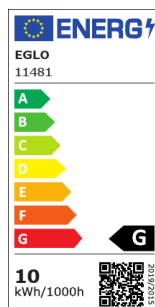

# 11481 LM\_LED\_E27 - V4

COMMISSION DELEGATED REGULATION (EU) 2019/2015  
with regard to energy labelling of light sources

EGLO Leuchten GmbH, Heiligkreuz 22, 6136 Pill, AT

## General Information

|                 |               |
|-----------------|---------------|
| Materijal broj  | 11481         |
| Tip             | Žarulje       |
| Boja svjetla    | WHITE         |
| Tip žarulje (1) | E27-LED-A60   |
| kW / 1000h      | 10            |
| EAN kod         | 9002759114817 |

## Light Information

|                              |    |
|------------------------------|----|
| Tolerancija boje (LED, SDCM) | <6 |
|------------------------------|----|