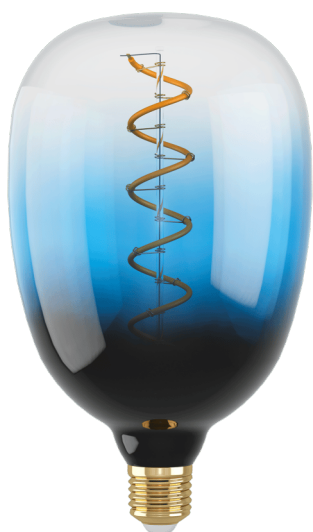

110224 LM_LED_E27 - V1

EGLO Leuchten GmbH, Heiligkreuz 22, 6136 Pill, AT

General Information

Trade mark	EGLO
Materijal broj	110224
Tip	Žarulje
Boja svjetla	WARM WHITE
Tip žarulje (1)	E27-LED-T120
EAN kod	9008606242849

Dimensions

Promjer proizvoda (u mm/in)	120
Dužina proizvoda (u mm/in)	210

Technical Information

Equivalent power (W)	15
Lighting Technology	LED
Lamp cap (Socket)	E27
Connected light source	No
Rated useful lumen	120
Beam angle (°) - at measurement	360
Color temperature (K)	2000
Nominal wattage (W)	4
Chromaticity coordinates x (1)	0,5367
Chromaticity coordinates y (1)	0,4181
Color rendering index (CRI)	80
Lamp survival factor @3000h	> = 90 %
Lumen maintenance factor @3000h % in decimal number	0,93

110224 LM_LED_E27 - V1

E27

2000K

220-2
40V,5
0/60H
Z