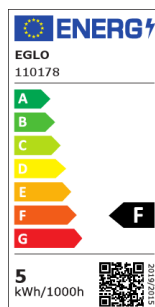

110178 LM_LED_GU10 - V1

COMMISSION DELEGATED REGULATION (EU) 2019/2015
with regard to energy labelling of light sources

EGLO Leuchten GmbH, Heiligkreuz 22, 6136 Pill, AT

General Information

Trade mark	EGLO
Materijal broj	110178
Tip	Žarulje
Boja svjetla	WARM WHITE
Tip žarulje (1)	GU10-LED
EAN kod	9008606229000

Dimensions

Promjer proizvoda (u mm/in)	50
Dužina proizvoda (u mm/in)	60

110178

LM_LED_GU10 - V1

Technical Information

Equivalent power (W)	57
Lighting Technology	LED
Directional Light source	Yes
Lamp cap (Socket)	GU10
Mains light source	Yes
Connected light source	No
Colour-tunable light source	No
High luminance light source	No
Dimmable (bulb, board, stripe,...)	No
Energy consumption (kWh/1000h)	5
Rated useful lumen	400
Beam angle (°) - at measurement	90
Color temperature (K)	3000
Nominal wattage (W)	4,8
Chromaticity coordinates x (1)	0,4403
Chromaticity coordinates y (1)	0,3999
Color rendering index (CRI)	80
R9	1
Lamp survival factor @3000h	> = 90 %
Lumen maintenance factor @3000h % in decimal number	0,96