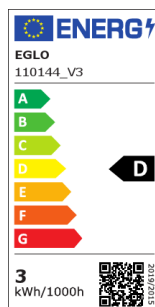

110144 LM_LED_GU10 - V3

COMMISSION DELEGATED REGULATION (EU) 2019/2015
with regard to energy labelling of light sources

EGLO Leuchten GmbH, Heiligkreuz 22, 6136 Pill, AT

General Information

Trade mark	EGLO
Materijal broj	110144
Tip	Žarulje
Boja svjetla	WHITE
Tip žarulje (1)	GU10-LED
EAN kod	9008606228690

Dimensions

Promjer proizvoda (u mm/in)	50
Dužina proizvoda (u mm/in)	54

110144

LM_LED_GU10 - V3

Technical Information

Equivalent power (W)	35
item-number LED-board (1)	110144
Lighting Technology	LED
Directional Light source	No
Lamp cap (Socket)	GU10
Mains light source	Yes
Connected light source	No
Colour-tunable light source	No
High luminance light source	No
Dimmable (bulb, board, stripe,...)	No
Energy consumption (kWh/1000h)	3
Rated useful lumen	400
Beam angle (°) - at measurement	360
Color temperature (K)	4000
Nominal wattage (W)	2,9
Chromaticity coordinates x (1)	0,38
Chromaticity coordinates y (1)	0,38
Color rendering index (CRI)	80
Lamp survival factor @3000h	> = 90 %
Lumen maintenance factor @3000h % in decimal number	0,96
Flicker Metric / Pst LM	0,1
Stroboscopic Effect Metric / SVM	0,1