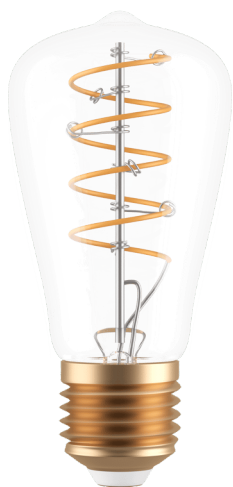

110074 LM_LED_E27 - V1

COMMISSION DELEGATED REGULATION (EU) 2019/2015
with regard to energy labelling of light sources

EGLO Leuchten GmbH, Heiligkreuz 22, 6136 Pill, AT

General Information

Trade mark	EGLO
Materijal broj	110074
Tip	Žarulje
Boja svjetla	WARM WHITE
Tip žarulje (1)	E27-LED-ST64
EAN kod	9008606228065

Dimensions

Promjer proizvoda (u mm/in)	64
Dužina proizvoda (u mm/in)	143

Technical Information

Equivalent power (W)	35
item-number LED-board (1)	110074
Lighting Technology	LED
Directional Light source	No
Lamp cap (Socket)	E27
Mains light source	Yes
Connected light source	No
Colour-tunable light source	No
High luminance light source	No
Dimmable (bulb, board, stripe,...)	No
Energy consumption (kWh/1000h)	5
Rated useful lumen	400
Beam angle (°) - at measurement	360
Color temperature (K)	2700
Nominal wattage (W)	4,5
Chromaticity coordinates x (1)	0,463
Chromaticity coordinates y (1)	0,42
Color rendering index (CRI)	80
Lamp survival factor @3000h	> = 90 %
Lumen maintenance factor @3000h % in decimal number	0,96
Flicker Metric / Pst LM	0,1
Stroboscopic Effect Metric / SVM	0,1