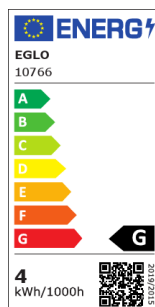

# 10766 LM\_LED\_E14 - V1

COMMISSION DELEGATED REGULATION (EU) 2019/2015  
with regard to energy labelling of light sources

EGLO Leuchten GmbH, Heiligkreuz 22, 6136 Pill, AT

## General Information

Materijal broj	10766
Tip	Žarulje
Boja svjetla	WHITE
Tip žarulje (1)	E14-LED-C37
kW / 1000h	4
EAN kod	9002759107666

## Light Information

Tolerancija boje (LED, SDCM)	<6
------------------------------	----

## Technical Information

Faktor snage lampe	0.4
Nominalna struja (u mA)	37
Nominalni životni vijek (u h)	15000
Nazivna snaga lampe (preciznost 0,1W)	4
Nazivni životni vijek (u h)	15000
Directional Light source	No
Mains light source	No
Connected light source	No
Colour-tunable light source	No
High luminance light source	No
Dimmable (bulb, board, stripe,...)	No