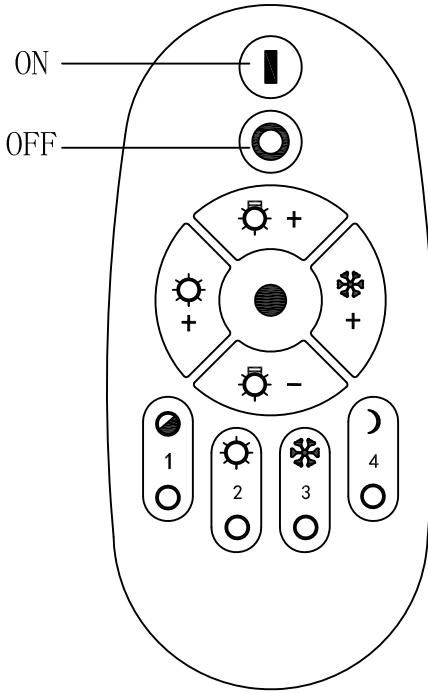

A

OFF

ON

C

- 2700K 50%/6500K 50%  
 OFF
- 2700K 100%  
 OFF
- 6500K 100%  
 OFF
- 2700K 5%  
 OFF