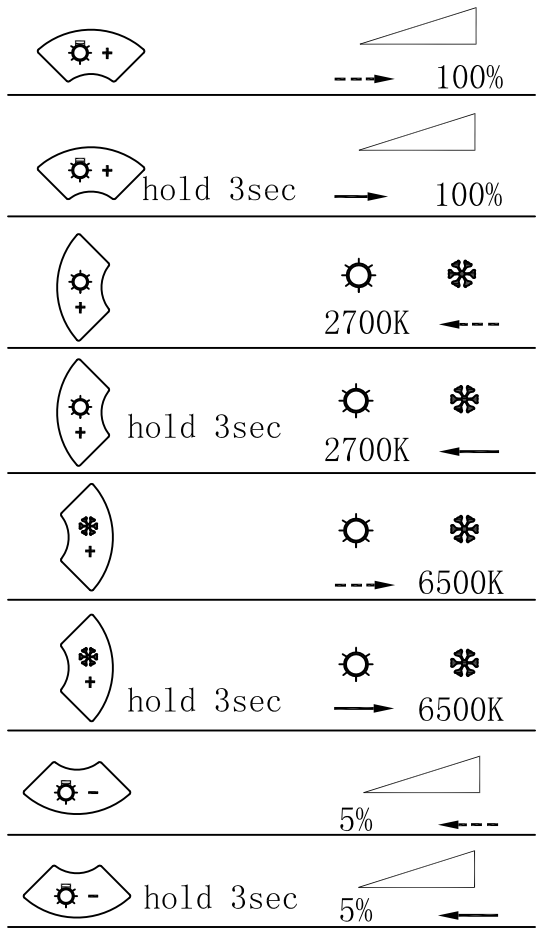

A

OFF

ON

C

- 2700K 50%/6500K 50%  
 OFF
- 2700K 100%  
 OFF
- 6500K 100%  
 OFF
- 2700K 5%  
 OFF