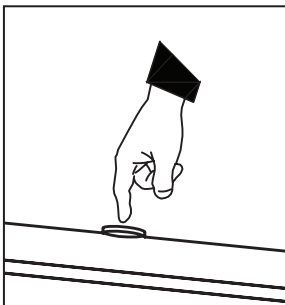

Dimmable with touch dimmer on fixture. **DO NOT USE A WALL DIMMER WITH THIS FIXTURE.**

Graduable avec gradateur intégré sur la fixture. **NE PAS UTILISER UN GRADATEUR MURALE AVEC CETTE FIXTURE.**

El dimmer está incorporado en la lámpara y funciona con sólo tocarla. **NO USE UN DIMMER DE PARED PARA ESTA LÁMPARA.**