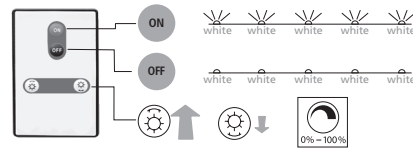

EGLO Leuchten GmbH,  
Heiligkreuz 22, 6136 Pill,  
Austria  
Made in China  
www.eglo.com

92303

92305

**LEDSTRIPES**  
Module EGLO

92317

92319

92317, 92318, 92319

92318