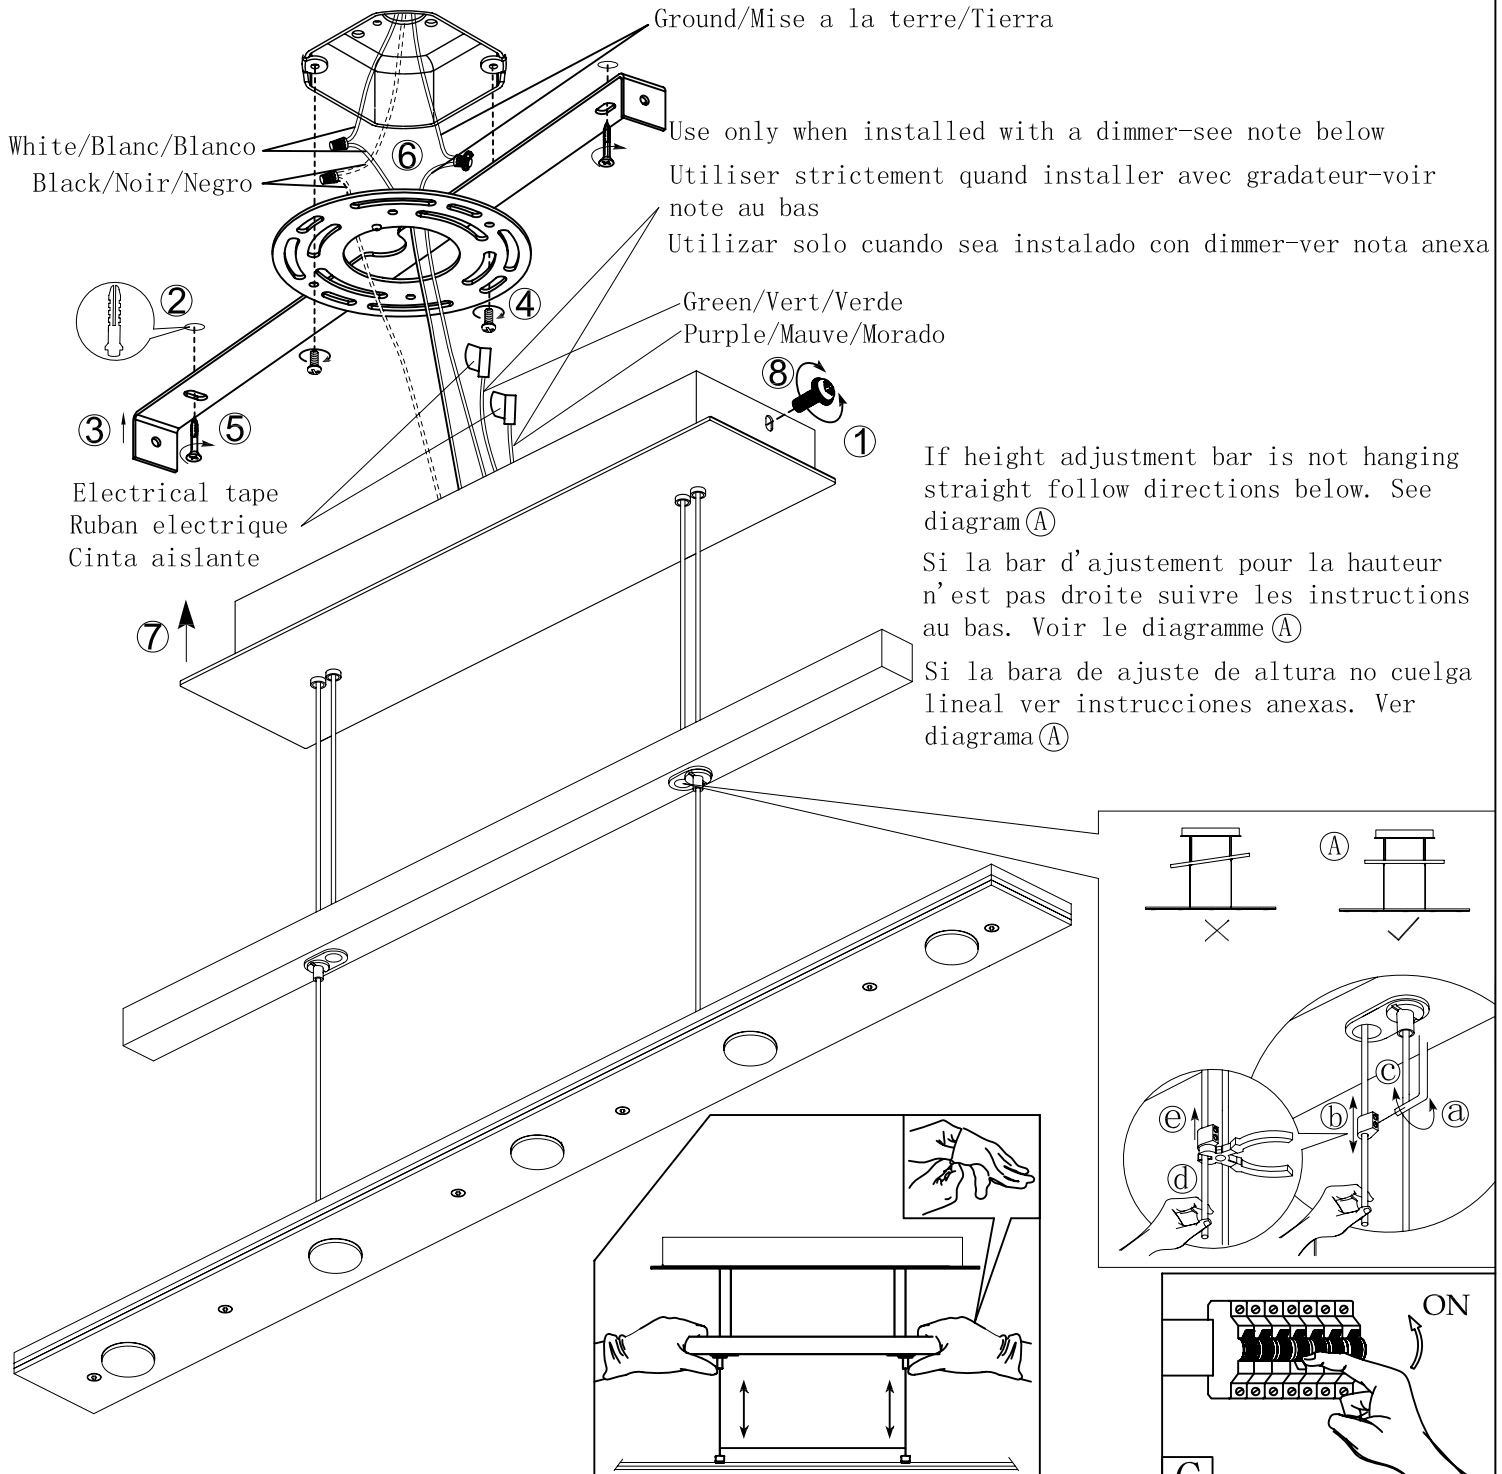

INSTRUCTIONS INSTRUCCIONES 91076A

B

NOTE / N.B. / NOTA:

This fixture can also be dimmed using a suitable 0-10VDC dimmer—Lutron DDTV with PP-120H Power Pack or Leviton IP710-DLZ. Refer to manufacturer's installation instructions included with dimmer. Must be installed by qualified electrician.

Cette fixture peut aussi être installer avec un gradateur 0-10VDC de Lutron DDTV avec pp-120H (Power Pack) ou Leviton IP710-DLZ. S.v.p. vous referez au instruction dans la boîte fournie par le manufacturier. Doit être installer par un électricien certifier.

INSTRUCTIONS
INSTRUCCIONES
91076A

Safety Precautions:

1. Turn off electrical power at breaker panel before starting installation of light fixture. (see fig.A)
2. This product must be installed in accordance with the applicable installation code by a person familiar with the construction and operation of the product and the hazards involved.