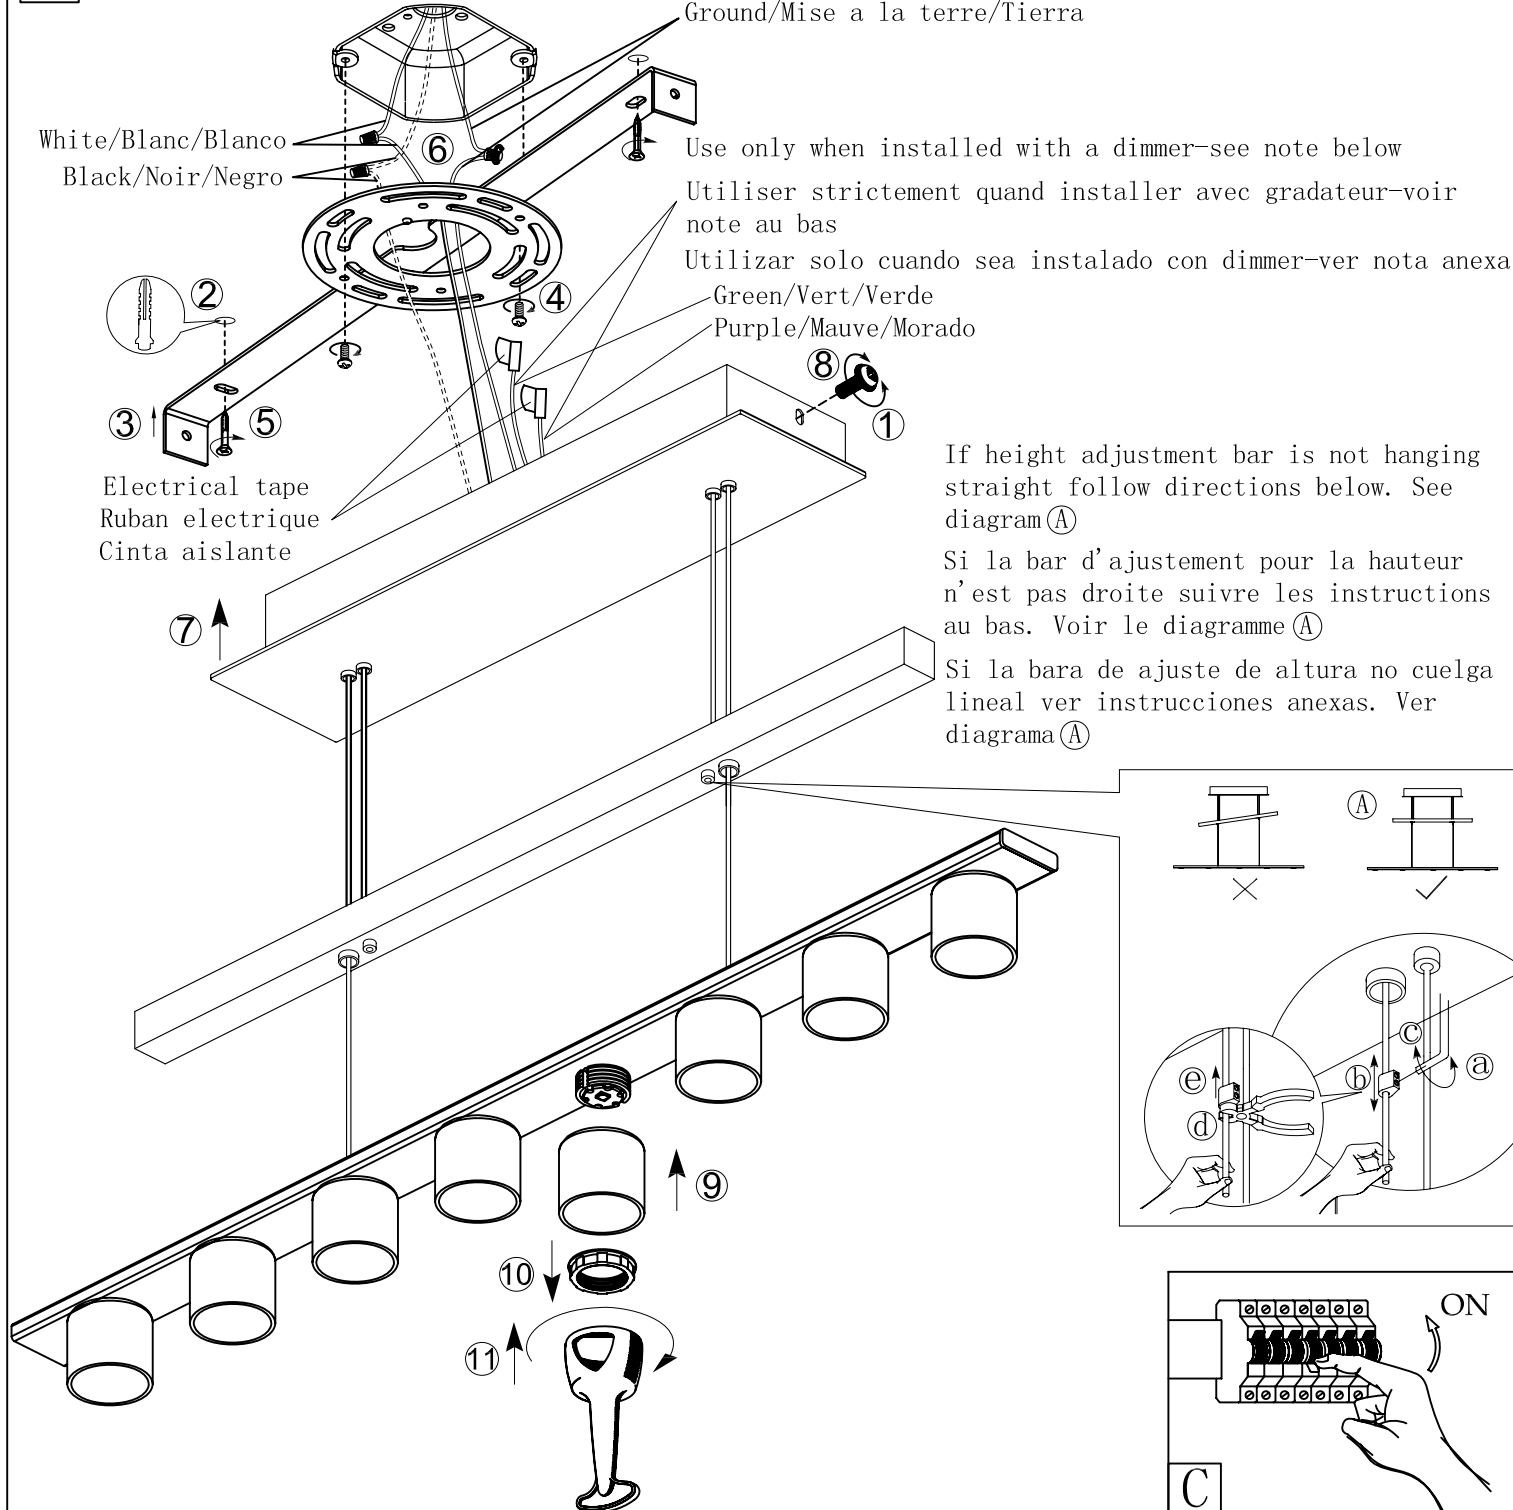

INSTRUCTIONS INSTRUCCIONES 90933A/90934A

A

NOTE / N. B. / NOTA:

This fixture can also be dimmed using a suitable 0-10VDC dimmer-Lutron DDTV with PP-120H Power Pack or Leviton IP710-DLZ. Refer to manufacturer's installation instructions included with dimmer. Must be installed by qualified electrician.

Cette fixture peut aussi être installer avec un gradateur 0-10VDC de Lutron DDTV avec pp-120H (Power Pack) ou Leviton IP710-DLZ. S.v.p. vous referez au instruction dans la boîte fournie par le fabricant. Doit être installer par un électricien certifier.

INSTRUCTIONS
INSTRUCCIONES
90933A/90934A

Safety Precautions:

1. Turn off electrical power at breaker panel before starting installation of light fixture. (see fig.A)
2. This product must be installed in accordance with the applicable installation code by a person familiar with the construction and operation of the product and the hazards involved.