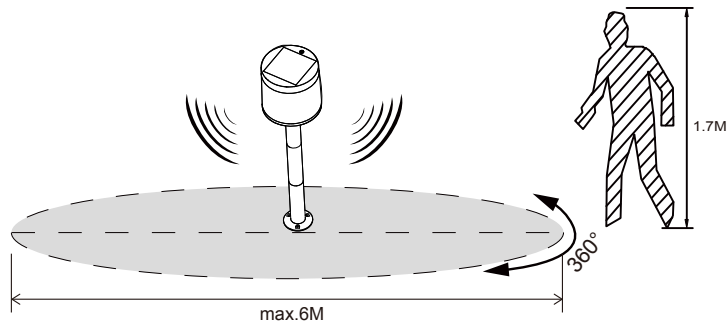

Art.Nr.:901077
www.eglo.com

- ↑ ①
- ↑ ②
- ↑ ③
- ↑ ④
- ↑ ⑤

Mode: 1

Mode: 2

Mode: 3

Frequency: 5725-5875 MHz ,Max.: -10.89dBm