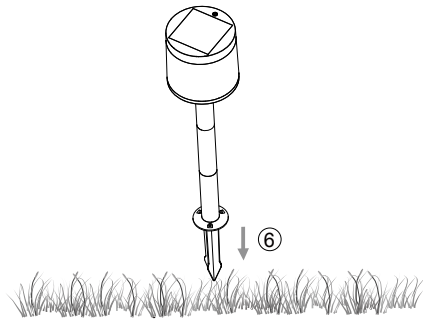

Art.Nr.:901077
www.eglo.com

- ↑ ①
- ↑ ②
- ↑ ③
- ↑ ④
- ↑ ⑤

Mode: 1

Mode: 2

Mode: 3

Frequency: 5725-5875 MHz ,Max.: -10.89dBm