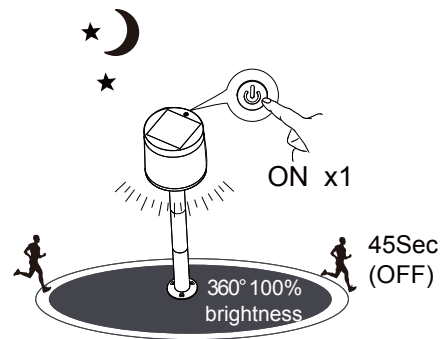

Art.Nr.:901077
www.eglo.com

- ↑ ①
- ↑ ②
- ↑ ③
- ↑ ④
- ↑ ⑤

Mode: 1

Mode: 2

Mode: 3

Frequency: 5725-5875 MHz ,Max.: -10.89dBm