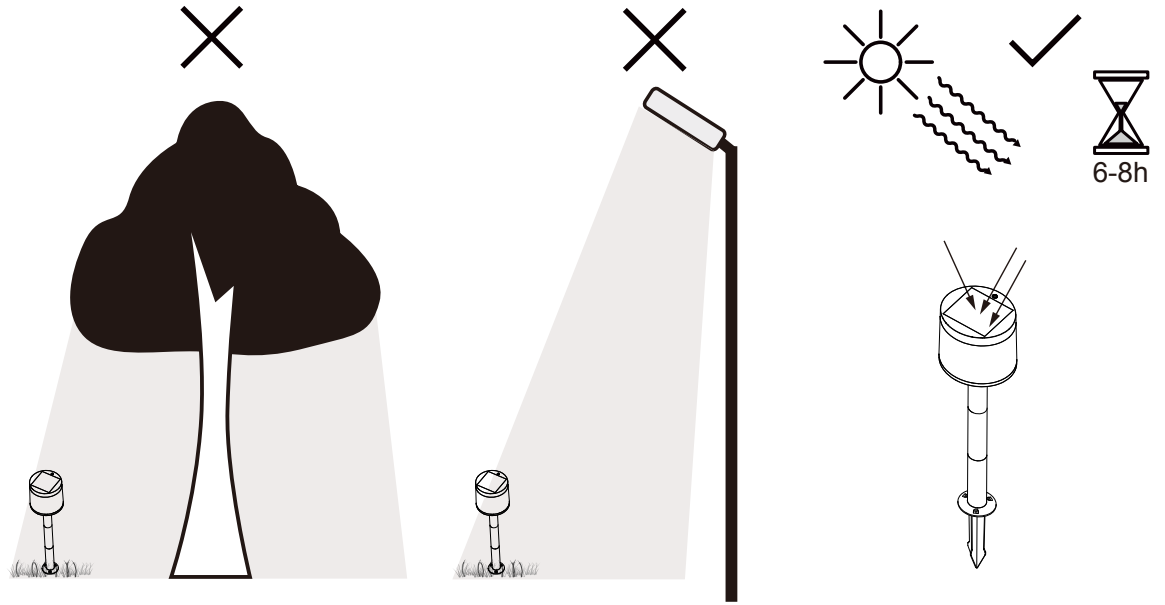

Art.Nr.:901077
www.eglo.com

- ↑ ①
- ↑ ②
- ↑ ③
- ↑ ④
- ↑ ⑤

Mode: 1

Mode: 2

Mode: 3

Frequency: 5725-5875 MHz ,Max.: -10.89dBm