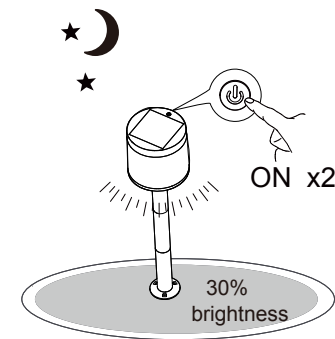

Art.Nr.:901077
www.eglo.com

- ↑ ①
- ↑ ②
- ↑ ③
- ↑ ④
- ↑ ⑤

Mode: 1

Mode: 2

Mode: 3

Frequency: 5725-5875 MHz ,Max.: -10.89dBm