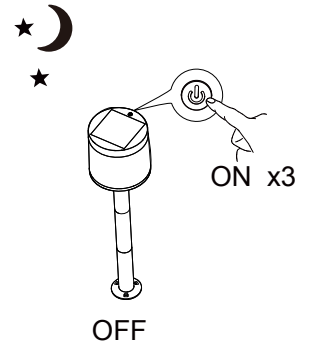

Art.Nr.:901077
www.eglo.com

- ↑ ①
- ↑ ②
- ↑ ③
- ↑ ④
- ↑ ⑤

Mode: 1

Mode: 2

Mode: 3

Frequency: 5725-5875 MHz ,Max.: -10.89dBm