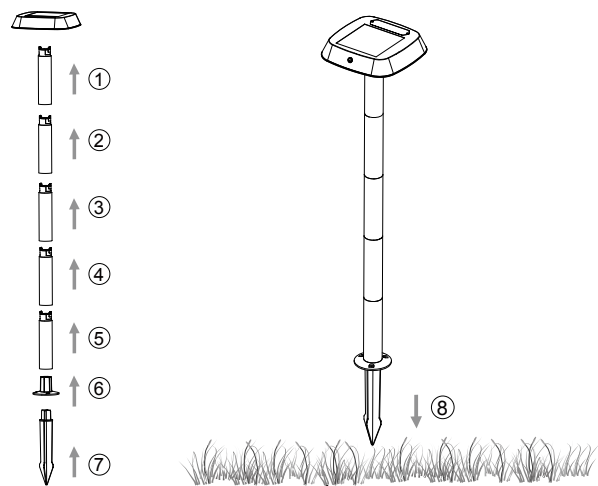

Art.Nr.:901072  
www.eglo.com

Mode: 1

Mode: 2

Mode: 3

Frequency: 5725-5875 MHz ,Max.: -10.89dBm