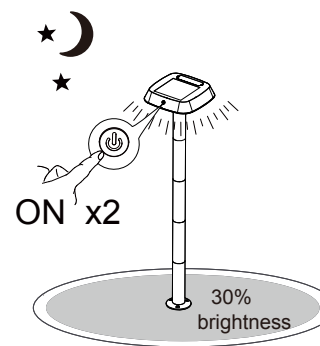

Art.Nr.:901072  
www.eglo.com

Mode: 1

Mode: 2

Mode: 3

Frequency: 5725-5875 MHz ,Max.: -10.89dBm