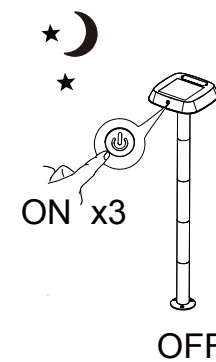

Art.Nr.:901072  
www.eglo.com

Mode: 1

Mode: 2

Mode: 3

Frequency: 5725-5875 MHz ,Max.: -10.89dBm