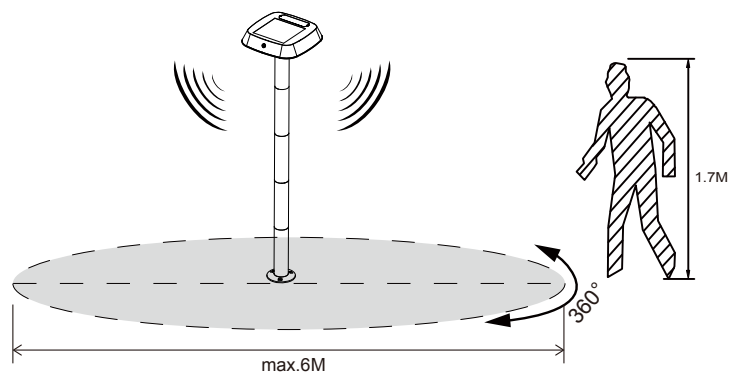

Art.Nr.:901072  
www.eglo.com

Mode: 1

Mode: 2

Mode: 3

Frequency: 5725-5875 MHz ,Max.: -10.89dBm