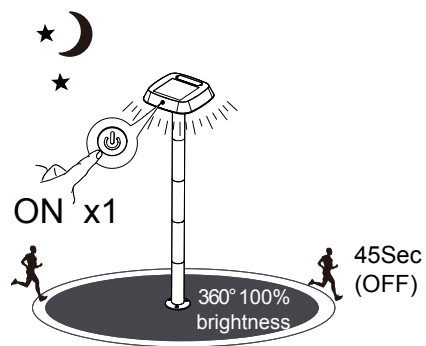

Art.Nr.:901072  
www.eglo.com

Mode: 1

Mode: 2

Mode: 3

Frequency: 5725-5875 MHz ,Max.: -10.89dBm