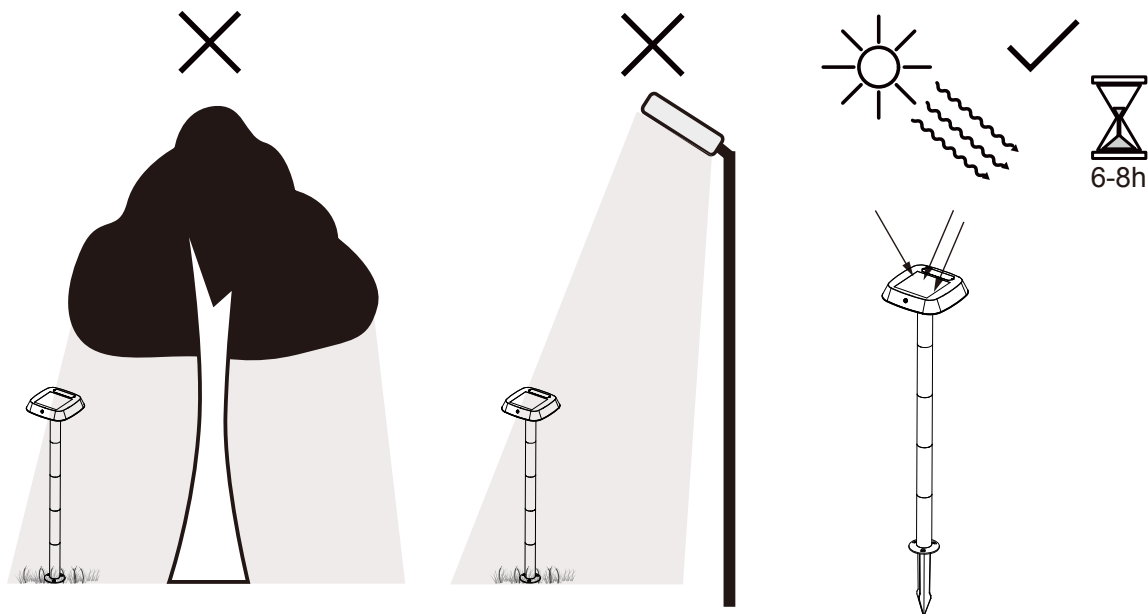

Art.Nr.:901072  
www.eglo.com

Mode: 1

Mode: 2

Mode: 3

Frequency: 5725-5875 MHz ,Max.: -10.89dBm