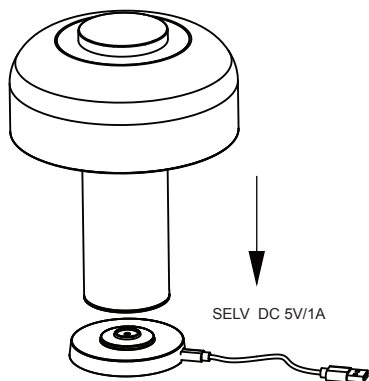

not include

901093
1 charger

901094
6 charger

A