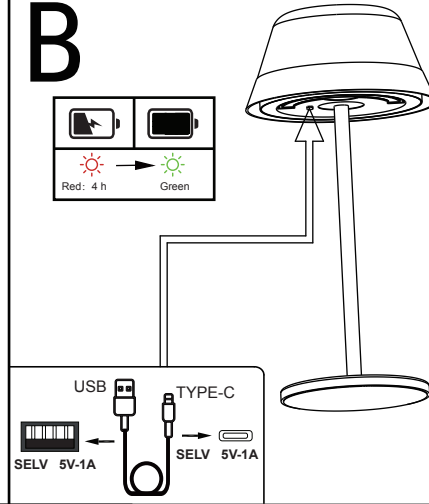

EGLO

www.eglo.com
Art.-Nr.: 900978/900979/900981

III IP54 LED

A

B

C

D

Touch < 3S

AUTO → Red → Orange → Yellow → Green → Cyan → Blue → Purple → Off