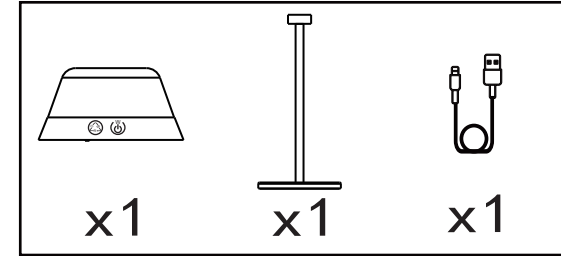

# EGLO

www.eglo.com  
Art.-Nr.: 900978/900979/900981

III IP54 LED