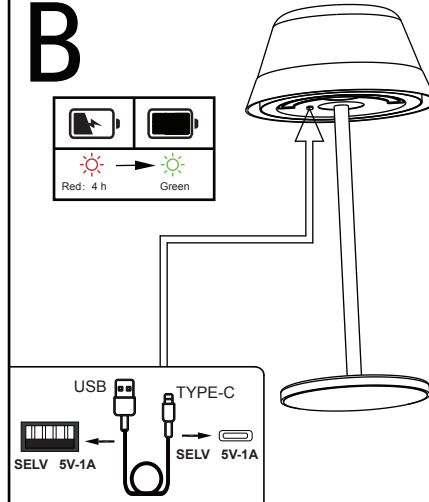

EGLO

www.eglo.com
Art.-Nr.: 900978/900979/900981

III IP54 LED

A

B

C

D

Touch < 3S

AUTO → Red → Orange → Yellow → Green → Cyan → Blue → Purple → Off