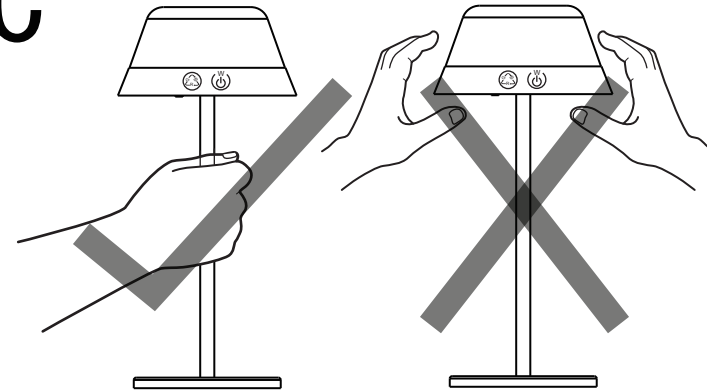

EGLO

www.eglo.com
Art.-Nr.: 900978/900979/900981

III IP54 LED

A

B

C

D

Touch < 3S