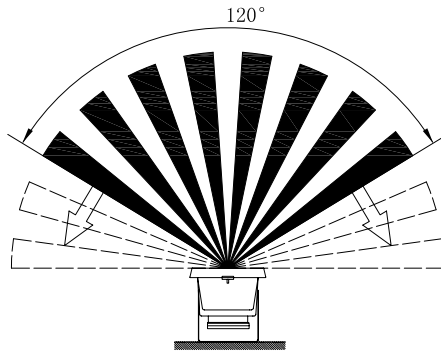

BLA88815

TIME DAYLIGHT SENS

Fig1

TOP VIEW

Fig2

GOOD SENSITIVITY

Fig3

SIDE VIEW