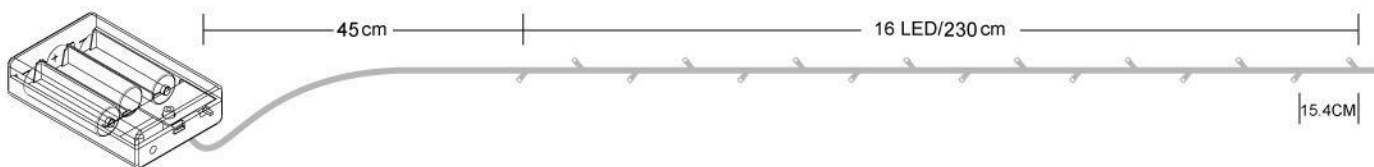

16 LED Battery Lights

battery operated, for indoor use only

75099
75102
75044
75045