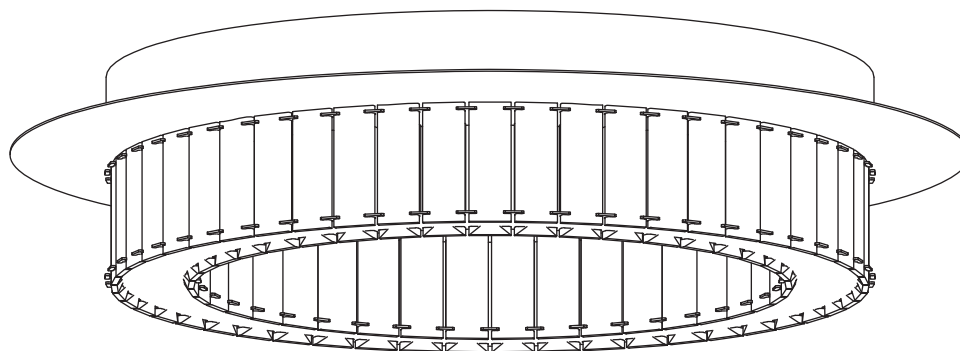

MESURE DE SÉCURITÉ: (MISE EN GARDE)

1. Fermez le courant au disjoncteur avant de débiter l'installation de la fixture. (voir la fig. A)
2. Ce produit doit être installé selon le code d'installation pertinent par une personne qui connaît bien le produit et son fonctionnement ainsi que les risques inhérents.

N.B.: le produit peut différer de l'illustration.

Cet appareil est conforme aux règles de l'article 15 de la FCC. Le fonctionnement est sujet aux deux conditions qui suivent: (1) cet appareil ne peut pas causer d'interférences nuisibles, et (2) cet appareil doit accepter toutes les interférences reçues, y compris les interférences qui peuvent perturber le fonctionnement.

PRECAUCIONES DE SEGURIDAD:

1. Corte la corriente eléctrica antes de comenzar la instalación de la lámpara. (vea fig.A)
2. Este producto debe ser instalado conforme al código de instalación, aplicable por una persona con conocimiento en la construcción y operación del producto y los peligros que implica.

NOTA: el producto puede no ser exactamente igual al mostrado en la figura.

Este dispositivo cumple con la Sección 15 de las reglas de la FCC; operación está sujeta a las dos condiciones siguientes: (1) Este dispositivo no debe causar interferencias perjudiciales, y (2) este dispositivo debe aceptar cualquier interferencia recibida, incluidas las interferencias que puedan causar un funcionamiento no deseado.