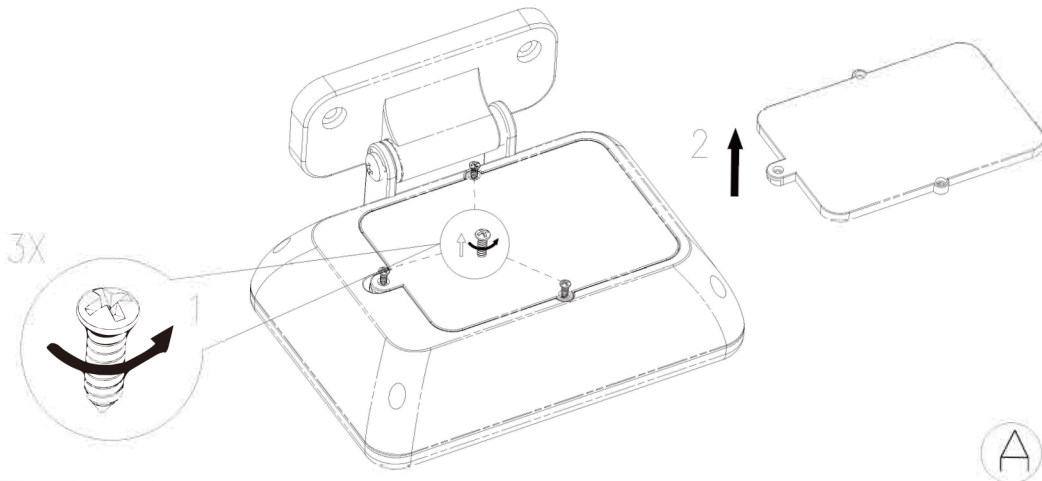

EGLO
my light | my style

LED sensor light
ART.-Nr.: 33289/33859

3X

A

B

C

D