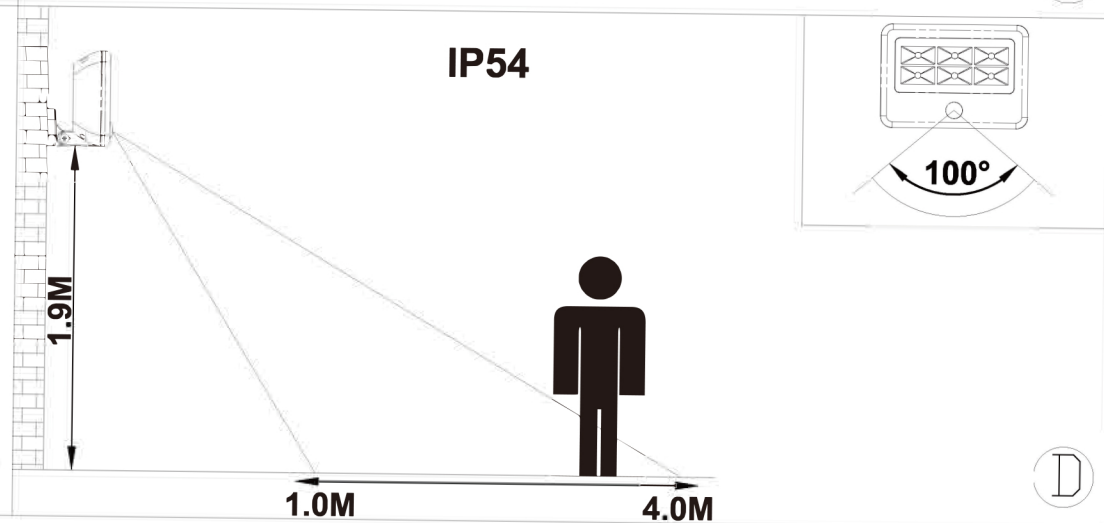

EGLO
my light | my style

LED sensor light
ART.-Nr.: 33289/33859

3X

A

B

C

D