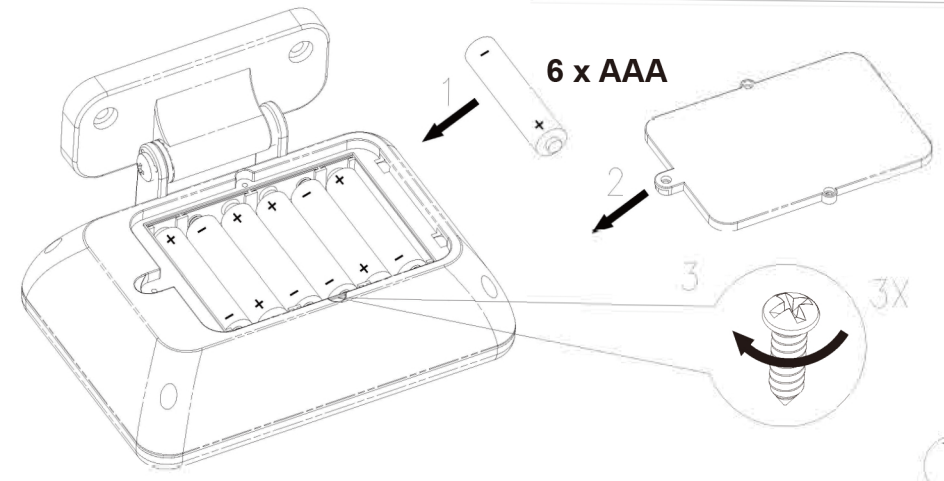

EGLO
my light | my style

LED sensor light
ART.-Nr.: 33289/33859

3X

A

B

C

D