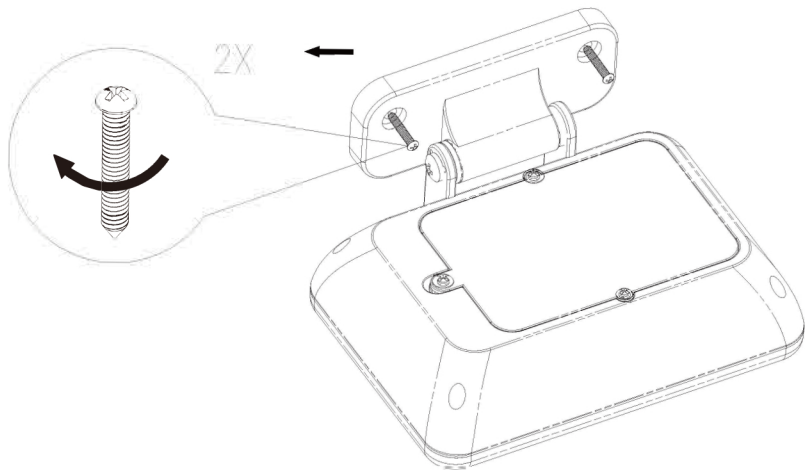

EGLO
my light | my style

LED sensor light
ART.-Nr.: 33289/33859

3X

A

B

C

D