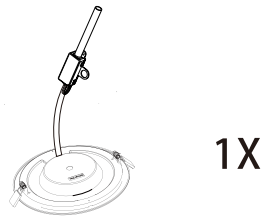

EGLO LED Panel Light

Art.-Nr.: 33368

Nicht enthalten (Not included)

www.eglo.com/installation/fueva

www.eglo.com/installation/fueva