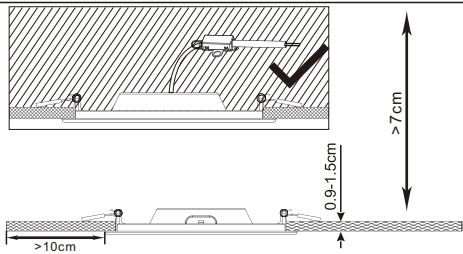

EGLO LED Panel Light

Art.-Nr.: 33368

Nicht enthalten (Not included)

www.eglo.com/installation/fueva

www.eglo.com/installation/fueva