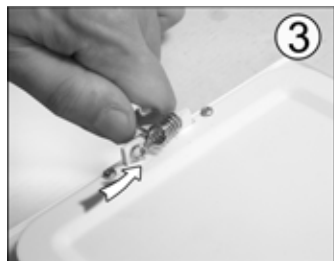

EGLO LED Panel Light

Art.-Nr.: 33368

Nicht enthalten (Not included)

www.eglo.com/installation/fueva

www.eglo.com/installation/fueva