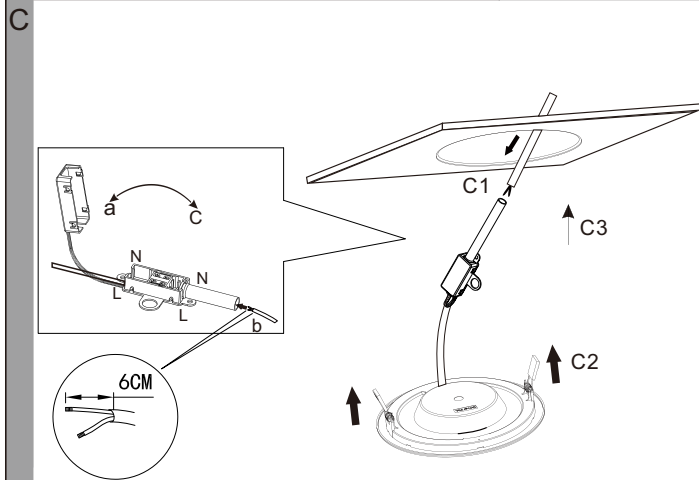

EGLO LED Panel Light

Art.-Nr.: 33368

Nicht enthalten (Not included)

www.eglo.com/installation/fueva

www.eglo.com/installation/fueva