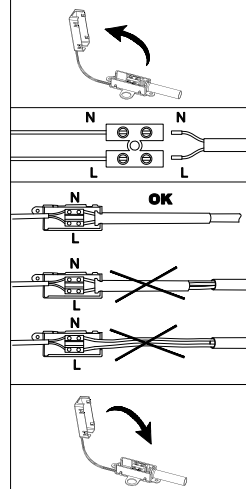

EGLO LED Panel Light

Art.-Nr.: 33368

Nicht enthalten (Not included)

www.eglo.com/installation/fueva

www.eglo.com/installation/fueva