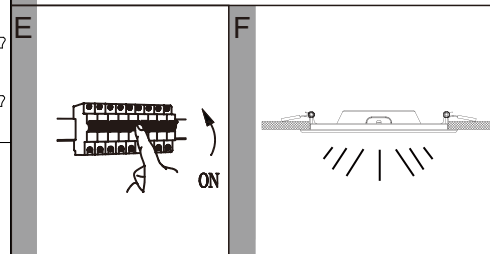

EGLO LED Panel Light

Art.-Nr.: 33368

Nicht enthalten (Not included)

www.eglo.com/installation/fueva

www.eglo.com/installation/fueva