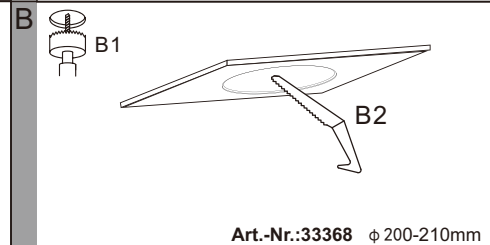

EGLO LED Panel Light

Art.-Nr.: 33368

Nicht enthalten (Not included)

www.eglo.com/installation/fueva

www.eglo.com/installation/fueva