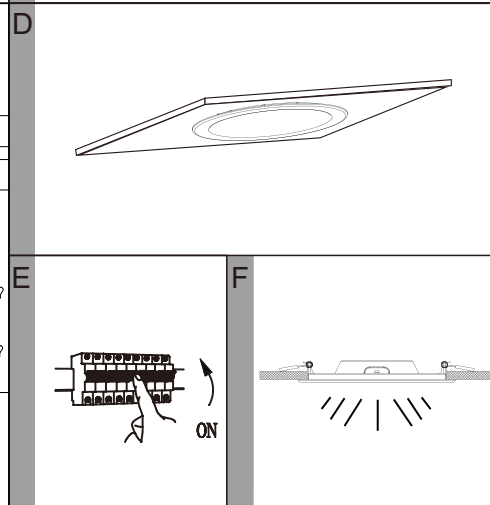

EGLO LED Panel Light

Art.-Nr.: 33367

Nicht enthalten (Not included)

www.eglo.com/installation/fueva

www.eglo.com/installation/fueva