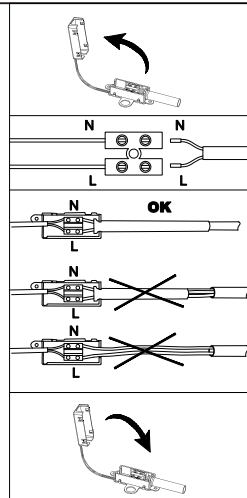

EGLO LED Panel Light

Art.-Nr.: 33367

Nicht enthalten (Not included)

www.eglo.com/installation/fueva

www.eglo.com/installation/fueva