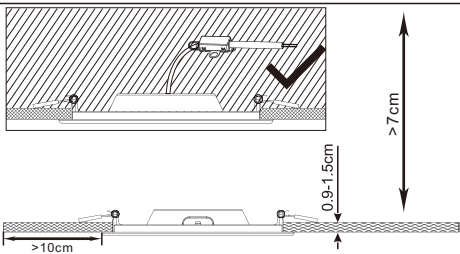

EGLO LED Panel Light

Art.-Nr.: 33367

Nicht enthalten (Not included)

www.eglo.com/installation/fueva

www.eglo.com/installation/fueva