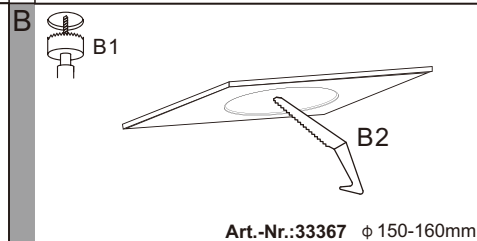

EGLO LED Panel Light

Art.-Nr.: 33367

Nicht enthalten (Not included)

www.eglo.com/installation/fueva

www.eglo.com/installation/fueva