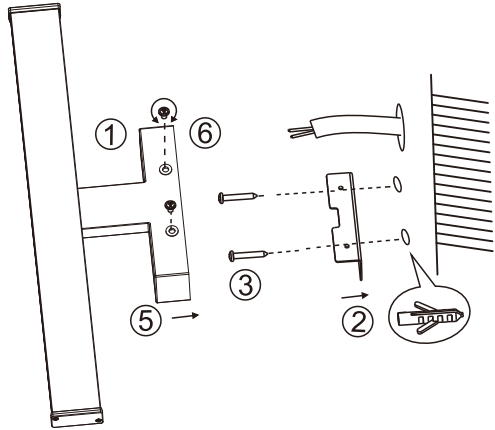

LED mirror lamp

Art.-Nr.: 203937/203938/203939

2X

2X

A

OFF

B

④