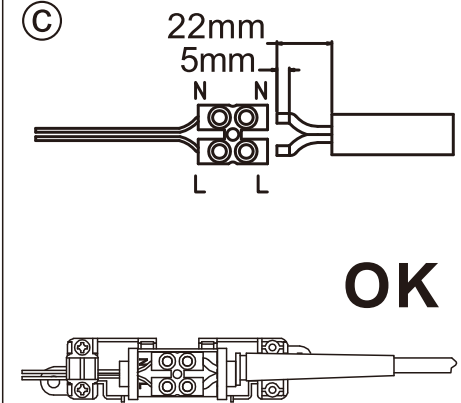

LED mirror lamp

Art.-Nr.: 203937/203938/203939

2X

2X

A

OFF

B

④

③

C

ON