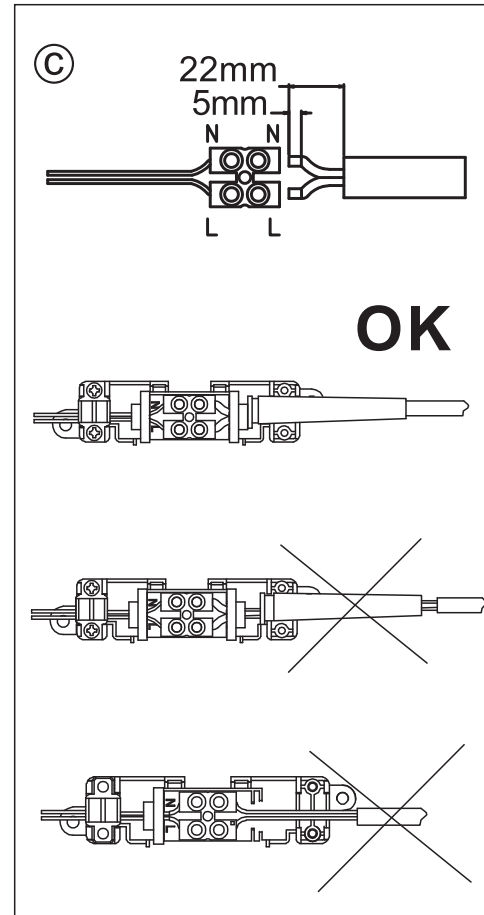

LED mirror lamp

Art.-Nr.: 202938/202939

A

B

C

D